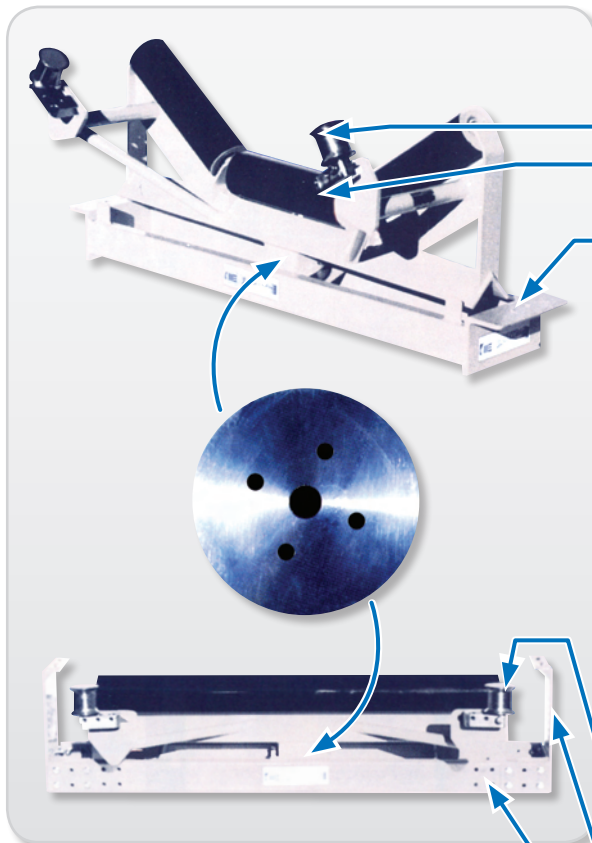

Until now there have been many belt tracking systems on the market that suffer from inherent problems—failure of pivot mechanism, need to be manually adjusted and locked into position, just don't work or sometimes are discarded.

Let us introduce you to a system that is easy to install, requires little or no maintenance and is guaranteed to work.

The HALLITRAK Trough Belt Tracker

- Built to Accept Customer's Stock Roller
- Extra Heavy Duty Construction
- Long Lasting Stainless Steel Servo Rollers
- Fully Adjustable Guide System with Single or Dual Rollers
- Custom Built for Ease of Installation

The UNIQUE Swivel

- Guaranteed
- Long Life
- Made from 316 Stainless Steel
- Fully Serviceable
- Dual Protection from Contaminates

The HALLITRAK Flat Return

- Built to Accept Customer's Stock Roller
- Extra Heavy Duty Modular Construction
- Long Lasting Stainless Steel Servo Rollers
- Fully Adjustable Height
- Fully Adjustable Width
- Fully Adjustable Guide System with Single or Dual Rollers