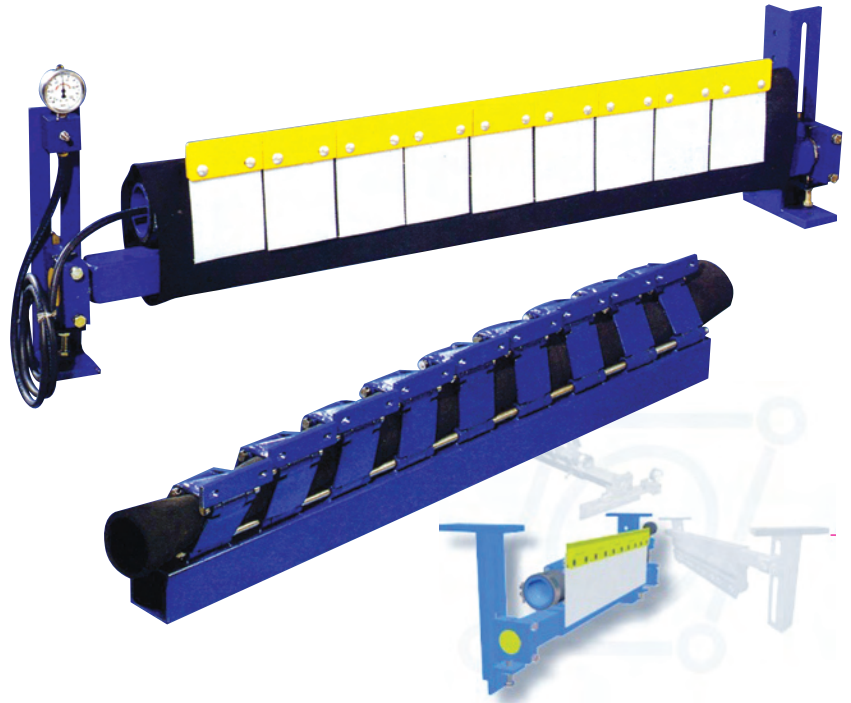

Operating Principle

Pressurisation of the rubber sleeve alters the angles within parallelogram modules, thereby providing precise and uniform blade pressure on the belt surface. The system automatically compensates for scraper blade wear. The constant blade/belt angle and even blade/belt pressure over the full belt width are other unique features of the design.

Important Features

- Completely fail-safe in operation
- Freedom from mechanical adjustment
- Minimised belt and fastener wear through precise pressure control
- Predetermined blade/belt angle remains constant
- Fully compatible with reversible belt systems
- Compatible with most existing scraper mounting arrangements
- Only fully worn blades need to be replaced
- Customisation facility to suit different applications
- Remote blade pressure adjustment