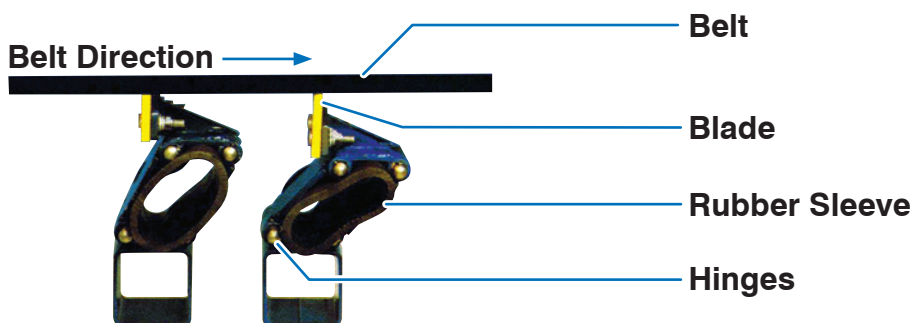

Operating Principle

Pressurisation of the rubber sleeve alters the angles within parallelogram modules, thereby providing precise and uniform blade pressure on the belt surface. The system automatically compensates for scraper blade wear. The constant blade/belt angle and even blade/belt pressure over the full belt width are other unique features of the design.

Important Features

- Completely fail-safe in operation
- Freedom from mechanical adjustment
- Minimised belt and fastener wear through precise pressure control
- Predetermined blade/belt angle remains constant
- Fully compatible with reversible belt systems
- Compatible with most existing scraper mounting arrangements
- Only fully worn blades need to be replaced
- Customisation facility to suit different applications
- Remote blade pressure adjustment